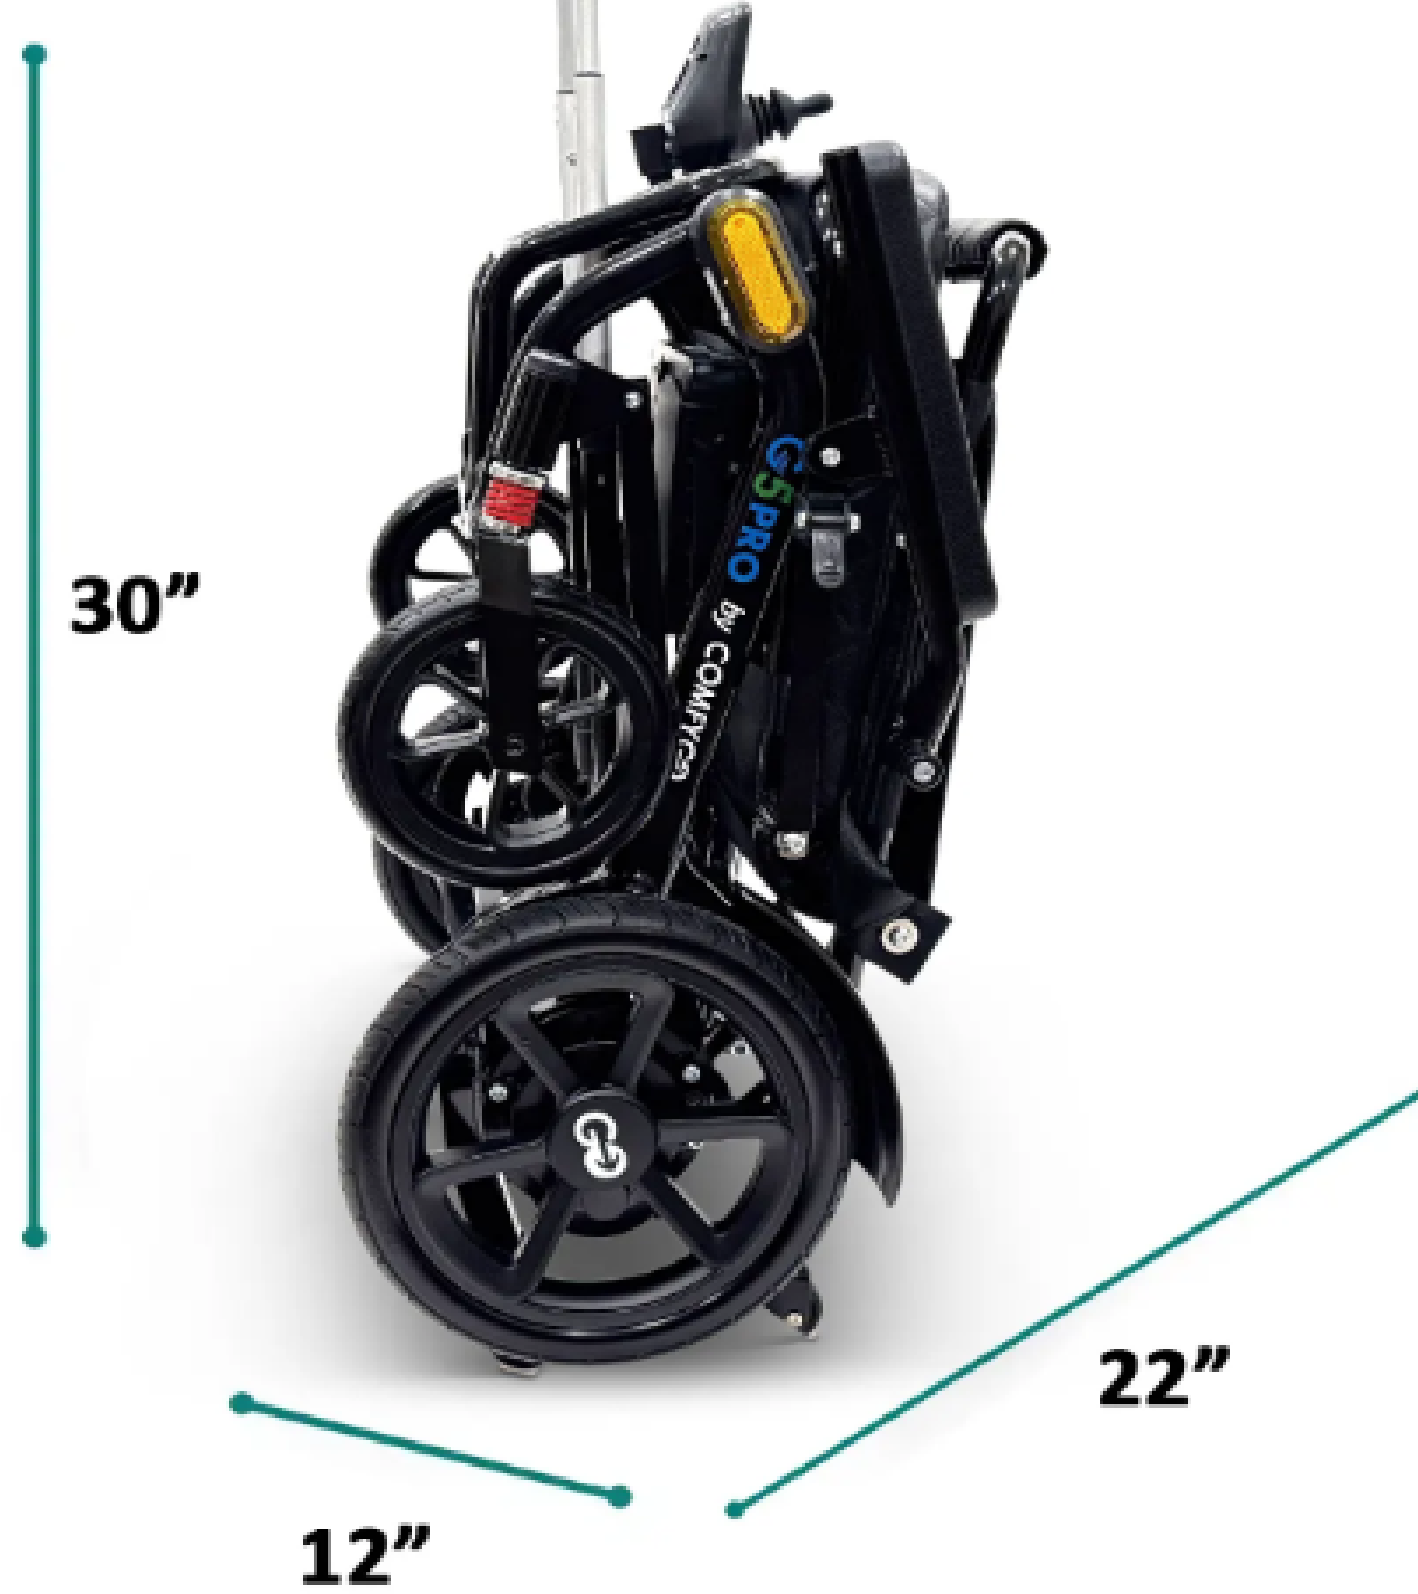

G5 Pro

39lb Remote Controlled Electric Wheelchair with Suitcase Handle

Battery	Range	Total Weight	Weight w/o Batteries	Transport Weight	Capacity	Motor	Seat Width	Chair Width	Airline Cruise	Max Speed	Max Climb	Turn Radius
10ah Lithium Ion	Up to 11 mi*	46 lbs.	42 lbs.	38 lbs.	265 lbs	2 x 250W Brushless	18.5"	23"	Approved with 10ah	4 mph	9°	47"

- ✓ Lightweight aluminum frame + 265lb capacity + 18.5in seat space
- ✓ Dual 250W brushless whisper quiet motors + airline approved
- ✓ A sleek LCD display joystick
- ✓ Handheld remote control for caregivers

FRAME

MOTOR & ELECTRONICS

LCD Display

Remote Control